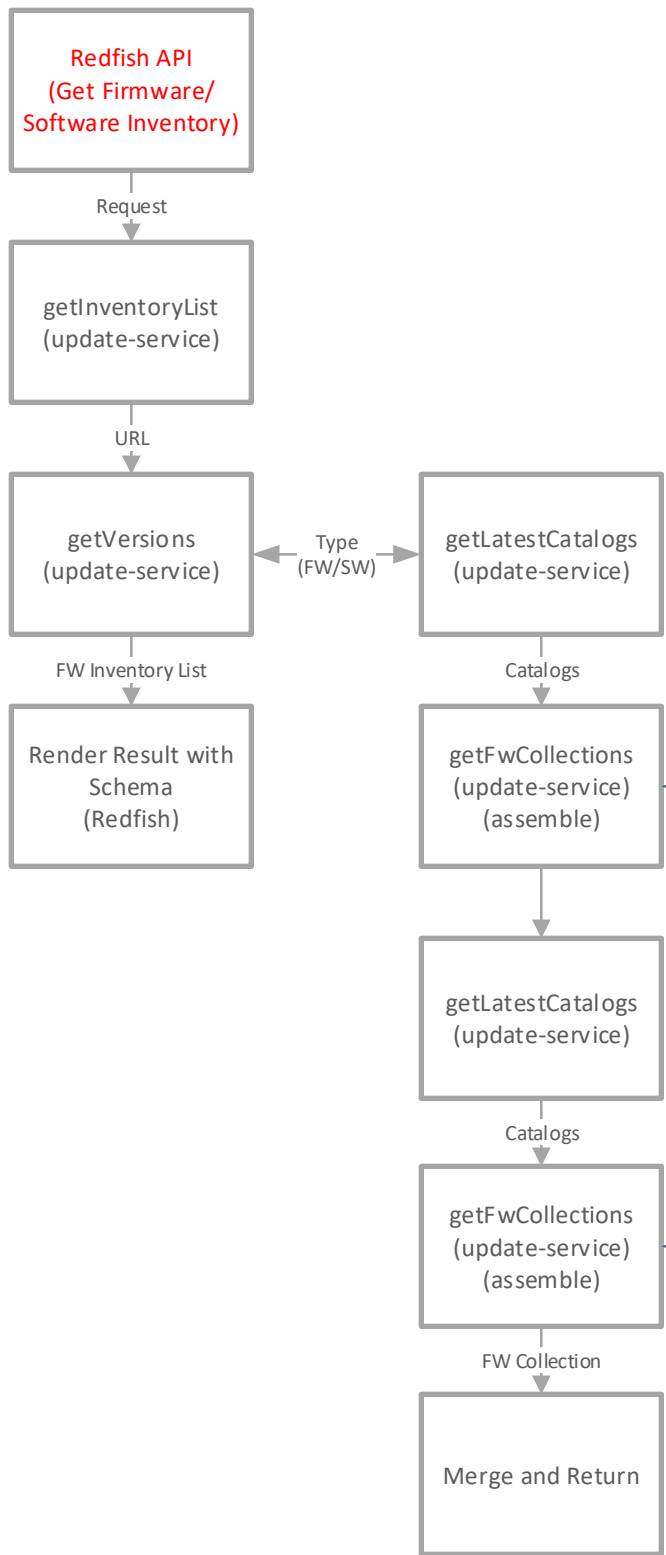

REDFISH + RACADM

RACKHD TASKGRAPH